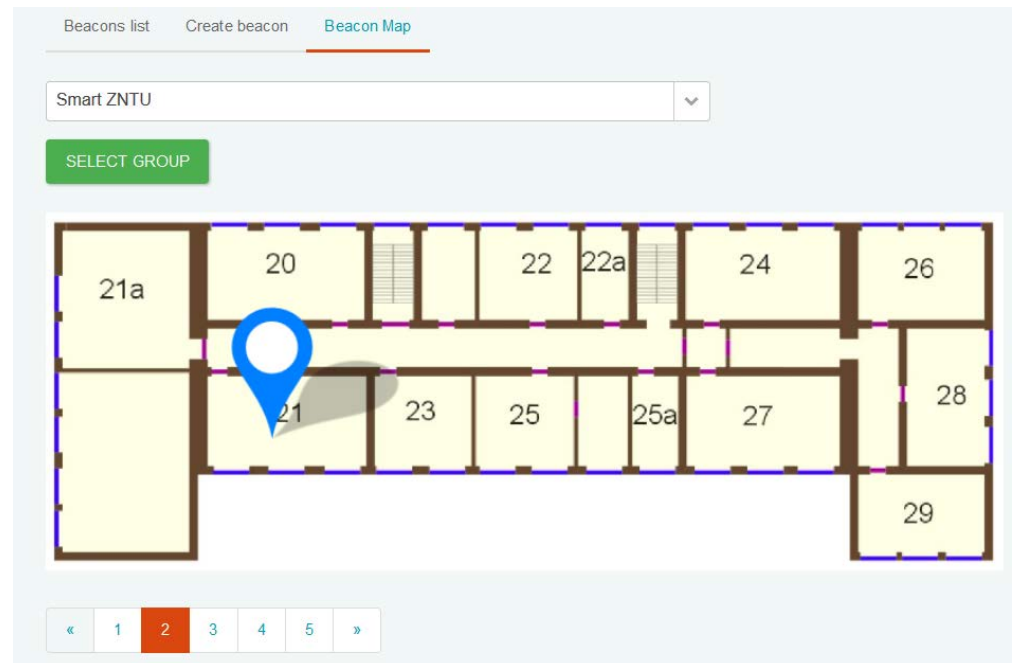

BRRR & BRRR2

- Features BRRR2

- Attractive list multiple beacons
- Prioritize list
- Automatic link
- Favorites

Content Management System

- Features CMS

- User: beacon owners
- Client user: app user
- Beacons: create & manage beacons
- Group: group beacons + add user
- Maps
- Translations