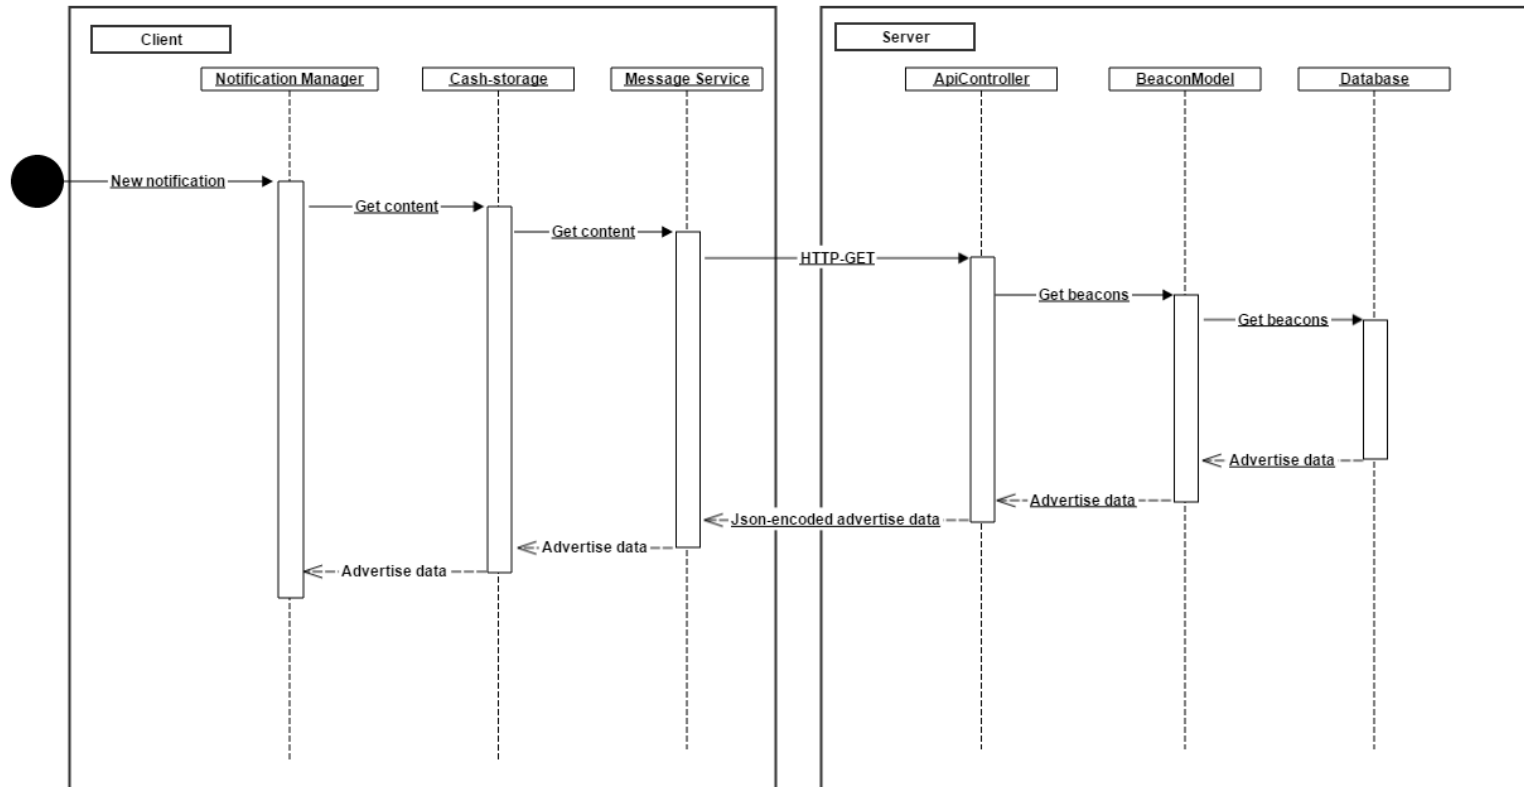

Android Application-CMS communication